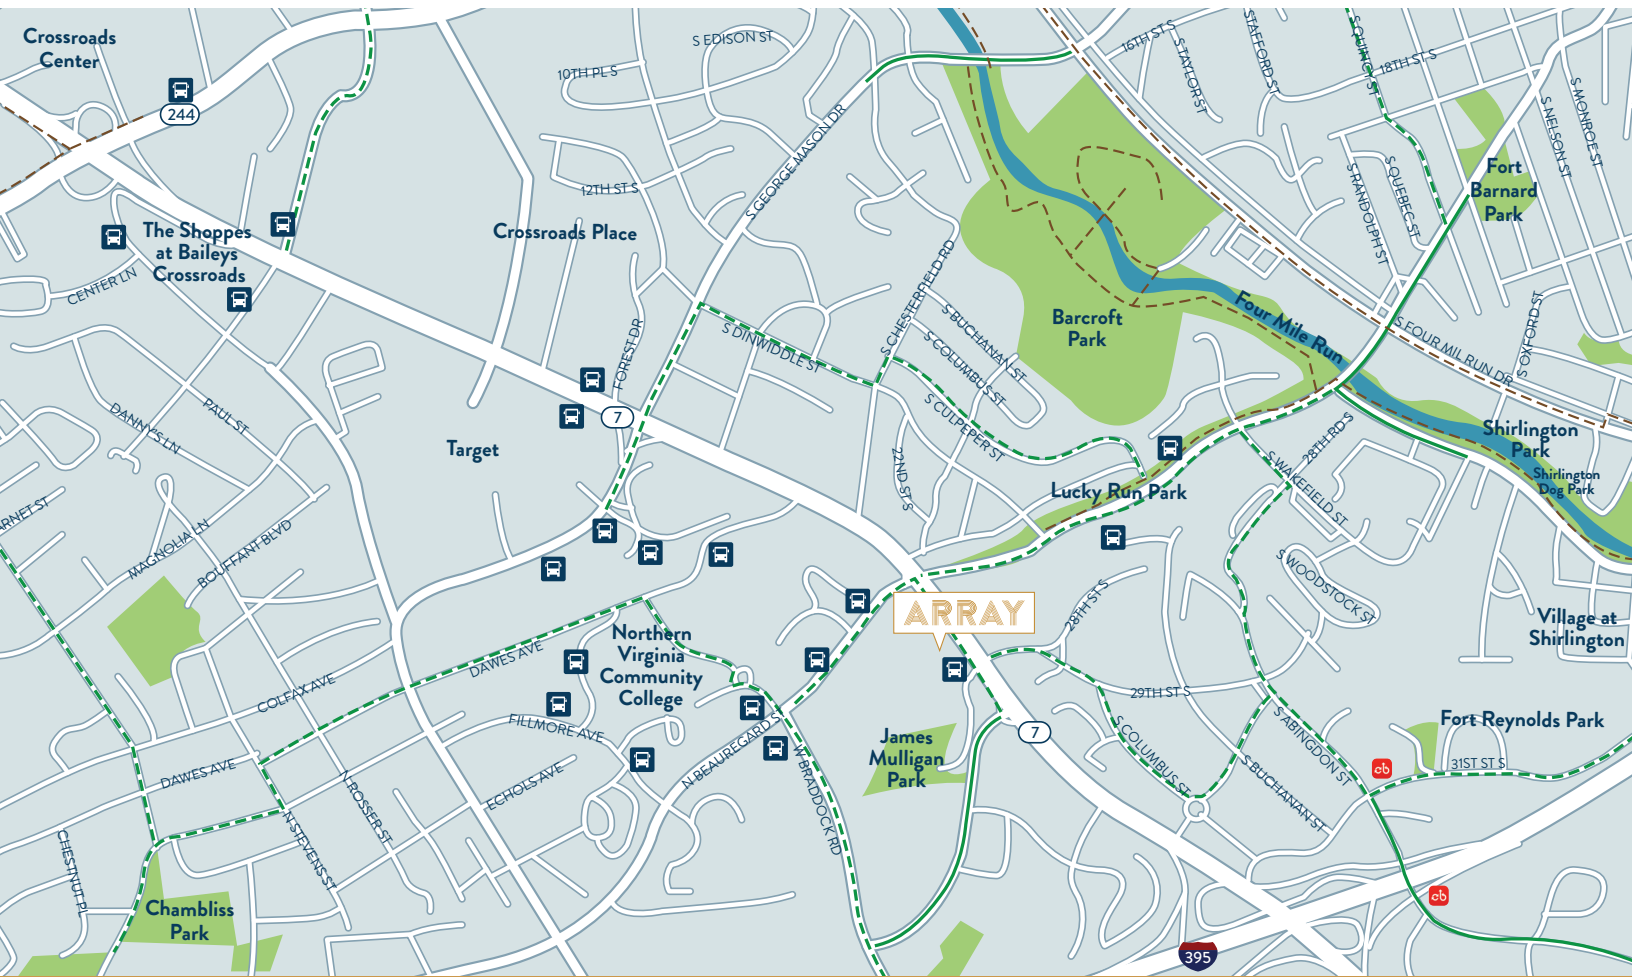

DESTINATION	ROUTE	SERVICE
Lincolnia-North Fairlington	7 A, F	Metrobus
Farragut North Station	7 Y	
Pentagon	7 C	
Potomac Yard Center	AT9	DASH
King Street - Old Town Metro	AT6	
Virginia Square-GMU Station	75	ART

GO FOR A WALK

At Array, you are surrounded by shops, restaurants, and conveniences less than a half a mile walk from your front door. Dinner with friends or a walk in the park is all within walking distance. Ditch your car and discover your community by foot!

TAKE THE METRO

Array is 3.5 miles down King Street from the King Street Metro Station, which is a quick ride along the DASH AT6 bus line or via bike. A short ride on the Metro can take you to many hotspots in the Washington Metropolitan Area including D.C., Arlington, Bethesda, Tysons, and Reston.

FOR MORE INFORMATION & PERSONALIZED ASSISTANCE:

Visit GoWestAlex.com | Email Info@GoWestAlex.com

WHAT'S NEARBY

LOCATION	WHAT'S THERE	DISTANCE
Harris Teeter	Grocery Store	Onsite
James Mulligan Park	Park	0.3 miles
Northern Virginia Community College	School	0.6 miles
Four Mile Run Trail	Trail, Dog Park, Breweries	0.9 miles
Village at Shirlington	Restaurant/Bar, Shopping, Entertainment, Library	1 mile
Barcraft Park/Community Center	Parks & Recreation, Gym	1.3 miles
Crossroads Center	Shopping, Grocery Store, Restaurant	1.6 miles
The Shoppes at Baileys Crossroads	Grocery Store, Shopping, Restaurant	1.6 miles
Crossroads Place	Grocery Store, Shopping, Restaurant/Bar	1.8 miles
Fashion Centre at Pentagon City	Hotel, Mall, Dining	4.3 miles
Old Town Alexandria	Restaurant/Bar, Shopping, Entertainment, Gym	4.5 miles
Crystal City Shops	Restaurants, Cafes, Entertainment	5.2 miles
Reagan National Airport	Airport	5.2 miles